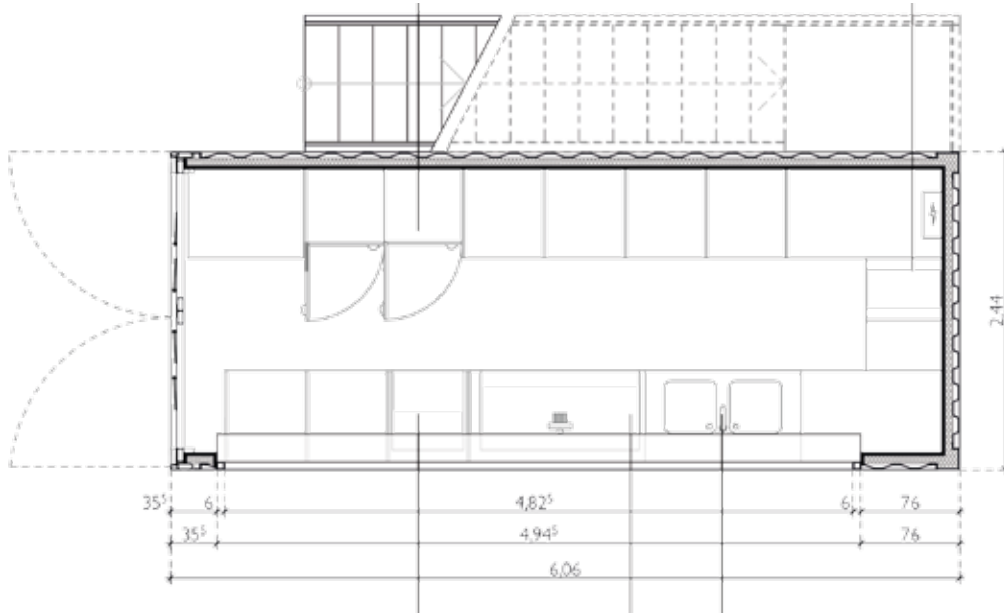

DROPSIDE BAR

COMING SOON

WHITECRATE

+44 (0) 161 956 8961
info@whitecircleltd.com
whitecrate.co

All prices Exclude VAT, delivery & set-up.
Disclaimer: All goods are bought as seen, no refunds are available.
WhiteCrate accept no responsibility for any ongoing usage of structures.
T&Cs apply.