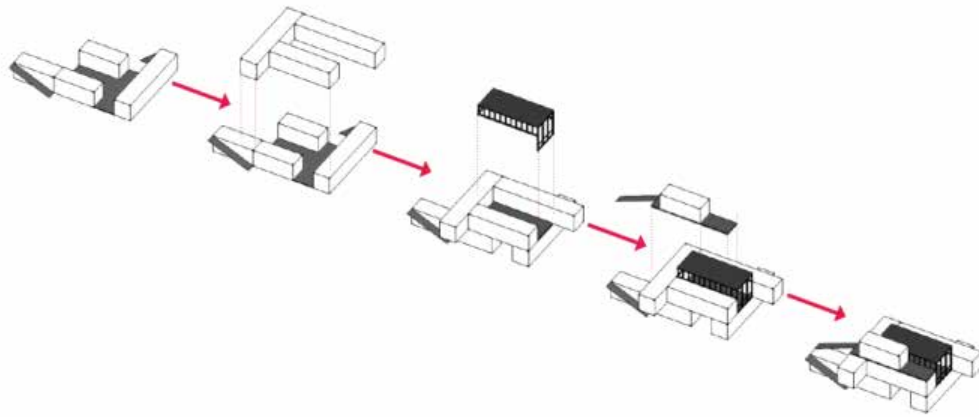

BOOTH

PRICE ON REQUEST

CURRENTLY AVAILABLE (STORED IN MAINLAND EUROPE)

+44 (0) 161 956 8961
info@whitecircleltd.com
whitecrate.co

All prices Exclude VAT, delivery & set-up.
Disclaimer: All goods are bought as seen, no refunds are available.
WhiteCrate accept no responsibility for any ongoing usage of structures.
T&Cs apply.