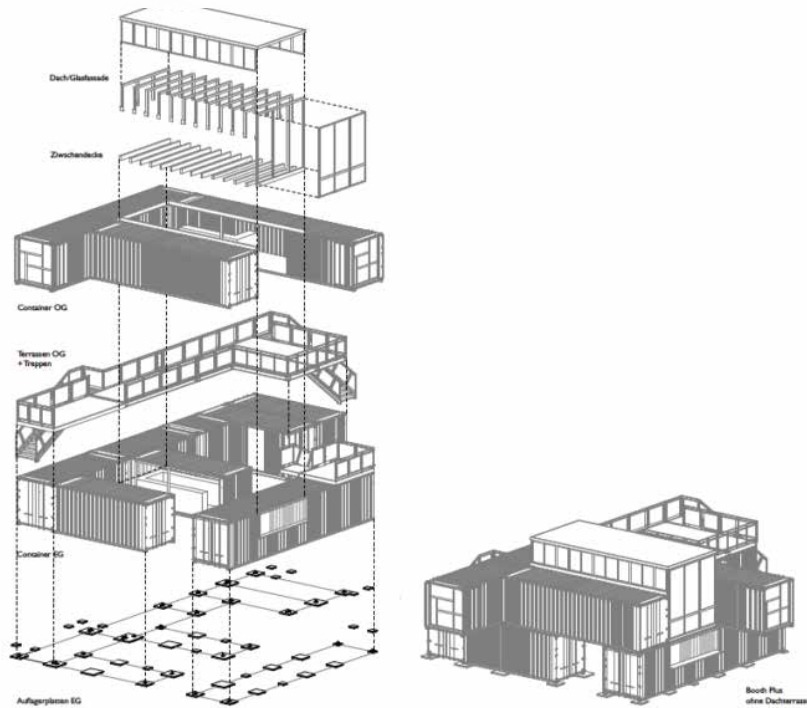

BOOTH

PRICE ON REQUEST

CURRENTLY AVAILABLE (STORED IN MAINLAND EUROPE)

+44 (0) 161 956 8961
info@whitecircleltd.com
whitecrate.co

All prices Exclude VAT, delivery & set-up.
Disclaimer: All goods are bought as seen, no refunds are available.
WhiteCrate accept no responsibility for any ongoing usage of structures.
T&Cs apply.